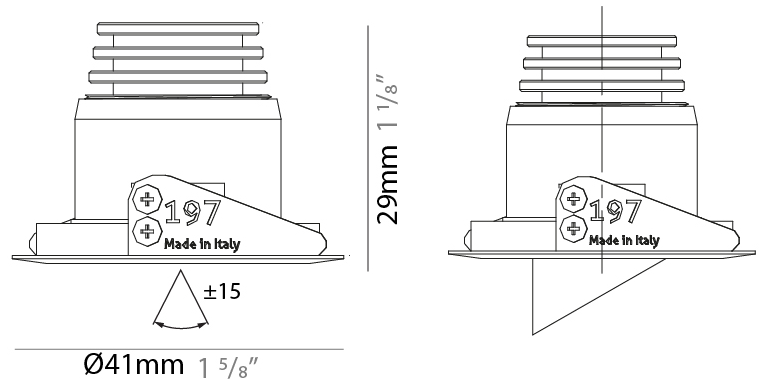

A1250001-

base number	Color Temperature	Finish Options	Lens Options

1. To build a product code in our configurator select the specify button on the base model # product page
2. To build a manual product code on this datasheet choose from the options listed below in blue font and add the suffix to the base model #

GENERAL

Series: Nilo
Subseries: Nilo D
Brand: Unonovesette
Division: Architectural
Mounting Type: Recessed
Mounting Location: Ceiling
Subcategory: Downlight

PHYSICAL

Shape: Round
Diameter (mm): 41
Diameter (in): 1 5/8
Height (mm): 40
Height (in): 1 9/16
Light Distribution: Downlight
Weight (kg): 0.04
Weight (lbs): 0.09
Diffuser: Extra clear tempered glass
Fixture Finish: WHI / BLK
Fixture Material: Aluminum
Cable Details: 200mm cable 2x0.5 mm2
Upon Request: Finishes: Natural Anodized Aluminum

ELECTRICAL

Lamp Type: LED
Input Wattage (W): 2.48
Total Output Wattage (W): 1.49
Dimming: Non-Dimming / Phase Dimming (120Vac only) / 0-10V Dimming
Driver Included: No
Driver Location: Remote
Driver Type: Constant Current - 120 / 277Vac
Driver Class: Class 2
Input Voltage (V): 120 - 277
Constant Current (mA): 500

LED

Number of LEDs: 1
Color Temperature (°K): 2200 / 2700 / 3000 / 4000
Max. Delivered Lumen (lm): 127
CRI: >90 CRI
Lamp Life (hrs): 100000

OPTICAL

Optic°: 10 / 23 / 43 / 70 / 10x40

RATINGS AND CERTIFICATIONS

Certified By: Certified for North American Standards
IP rating: IP40
Bug Rating: B0 U0 G0